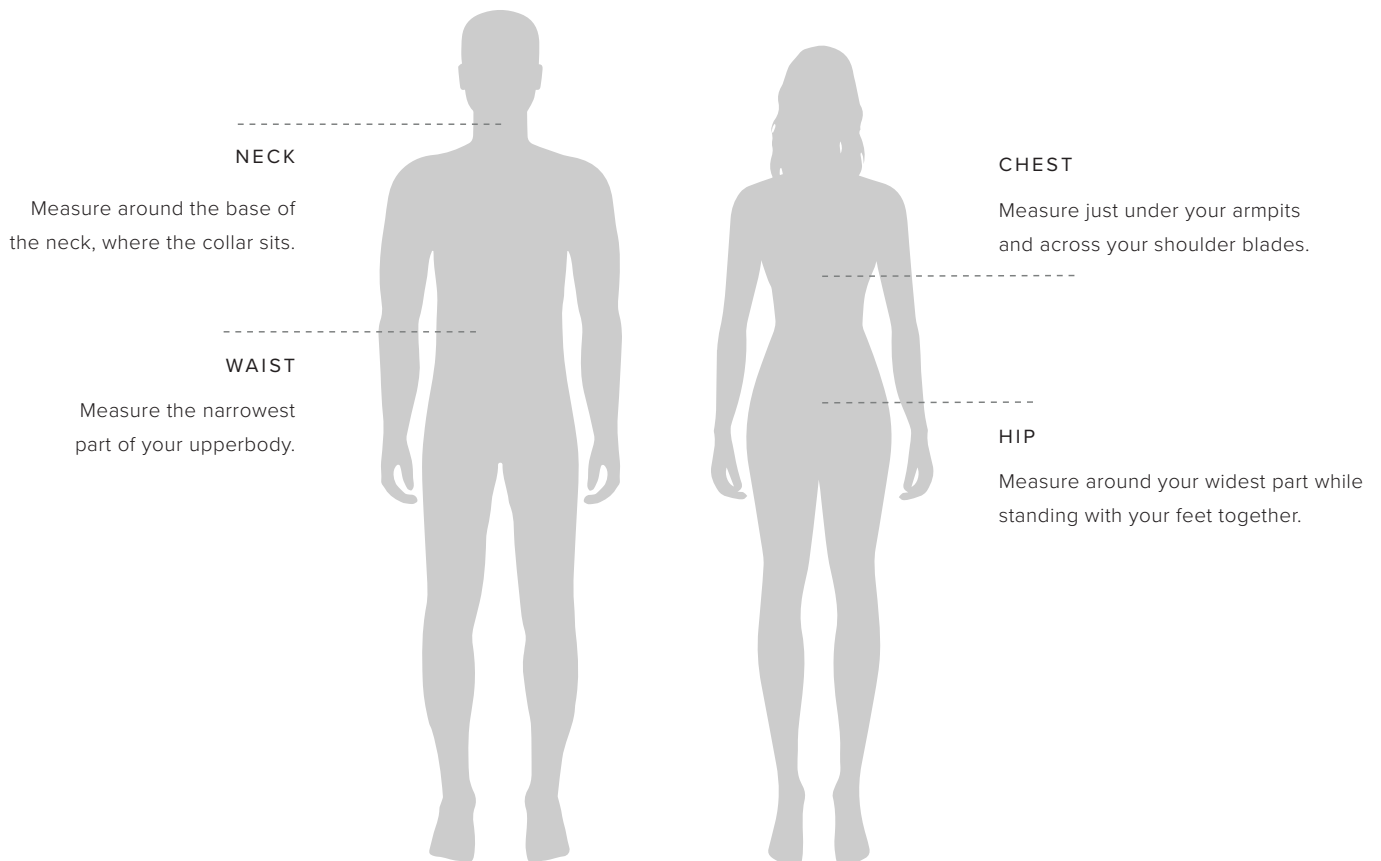

THE NIMBUS SIZE GUIDE

HOW TO MEASURE

To ensure your complete satisfaction, we recommend that you check your measurements against our sizing chart to determine the right size for you. Make sure to measure directly on the body and then find your size in our size guide.

All measurements are in centimeters.

Feel free to contact our Customer Service at customerservice@nimbusnordic.com if you have additional questions about our sizes.